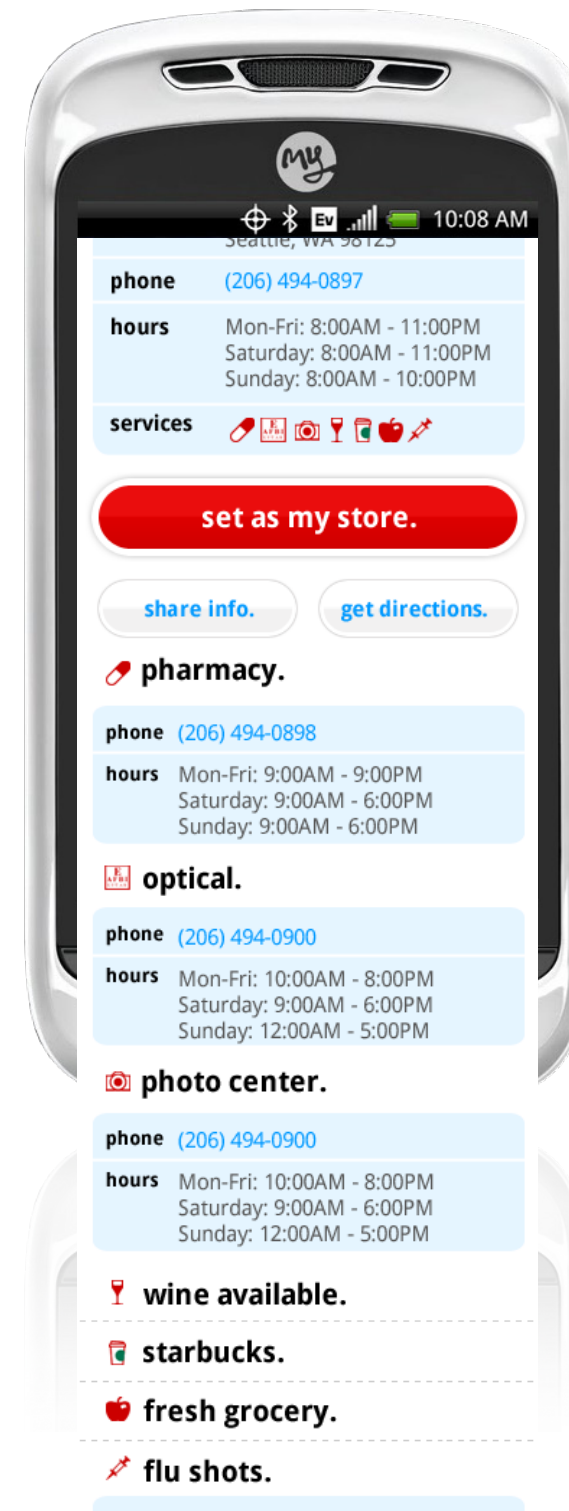

## STORES

1. STORES LANDING

2. STORE RESULTS LIST

3. STORE DETAILS

**clear my store.**

After the guest sets their store, the "set as my store" button will change to say "clear my store".

4. STORE DETAILS - EXPANDED VIEW