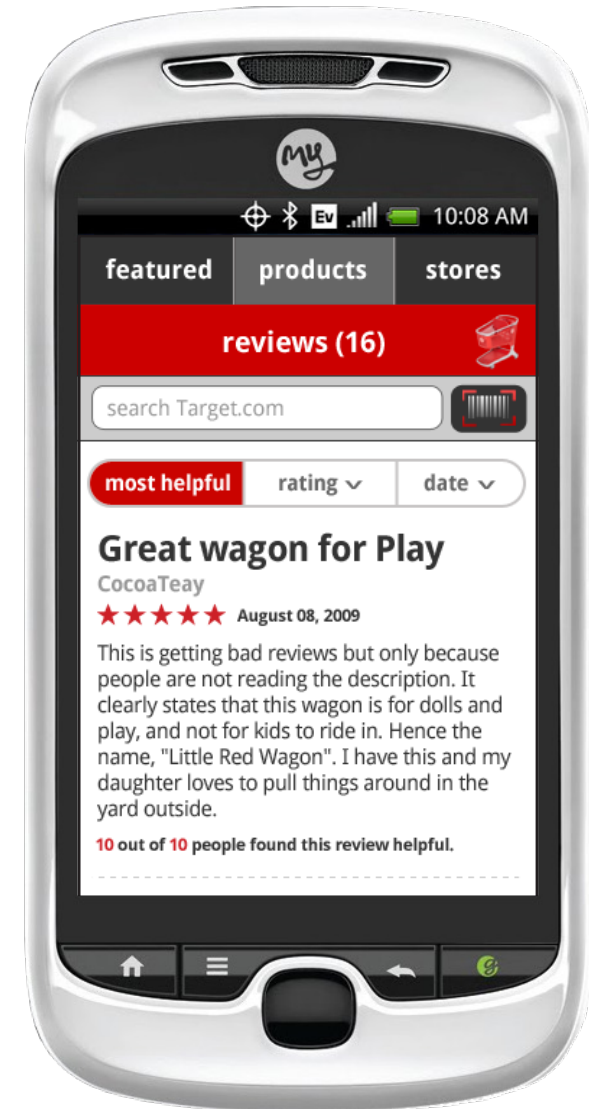

# TARGET MEVEREST ANDROID REDESIGN

## PRODUCTS

1. TOP LEVEL CATEGORY

2. SUB CATEGORY

3. BROWSE NODE

4. GUEST REVIEWS