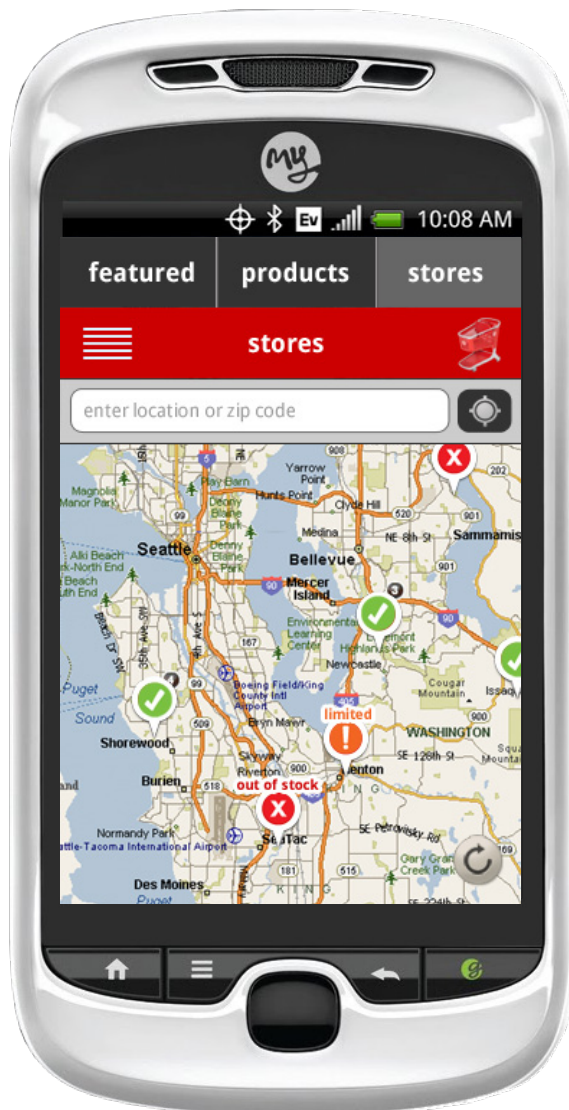

TARGET MEVEREST ANDROID REDESIGN

STORES

1. STORES LANDING