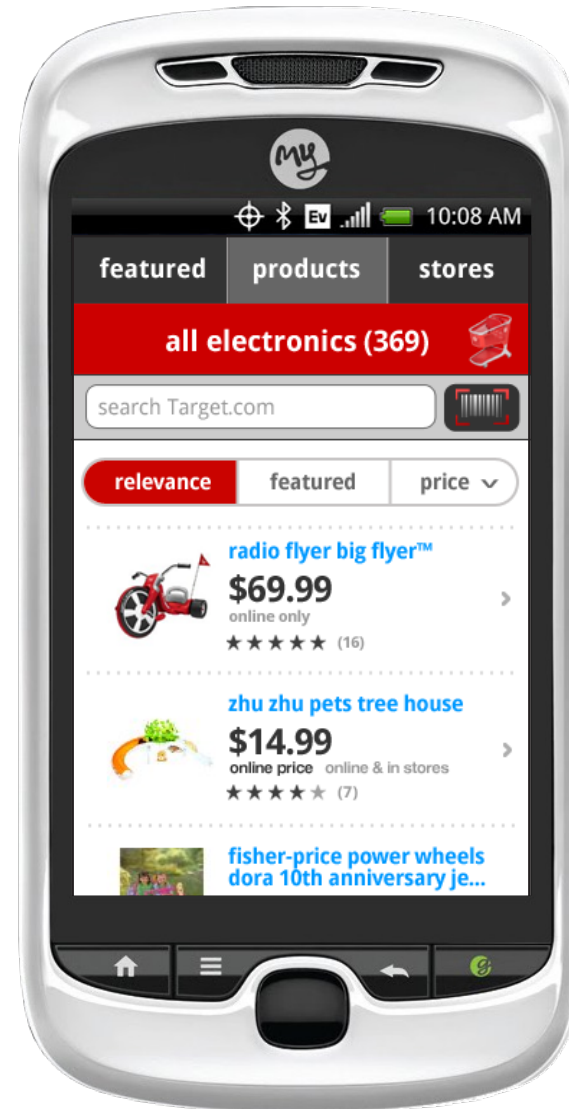

# TARGET MEVEREST ANDROID REDESIGN

## PRODUCTS

1. TOP LEVEL CATEGORY

2. SUB CATEGORY

3. BROWSE NODE

4. GUEST REVIEWS