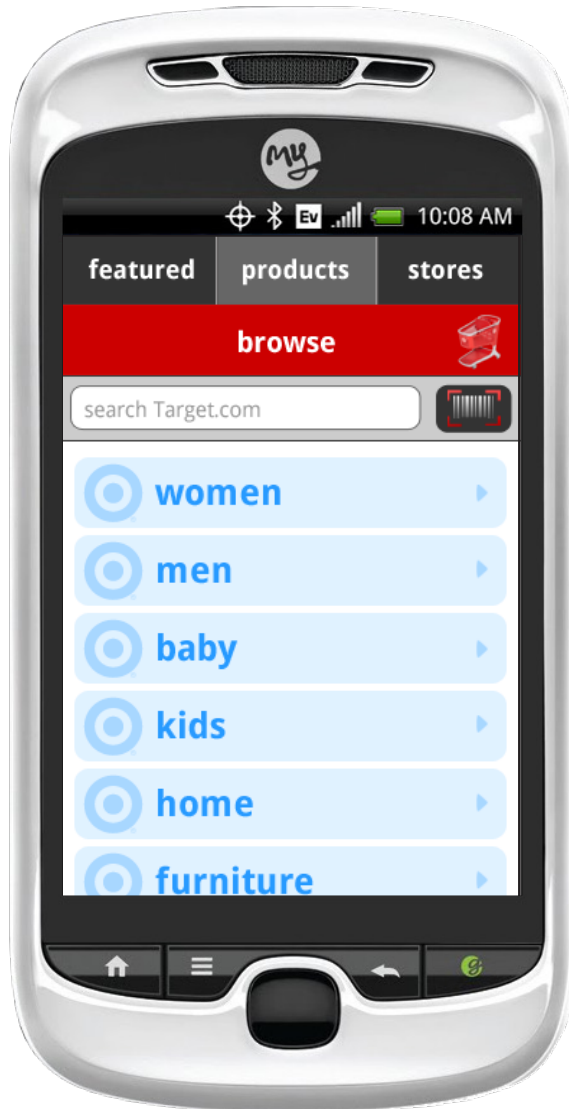

TARGET MEVEREST ANDROID REDESIGN

PRODUCTS

1. TOP LEVEL CATEGORY