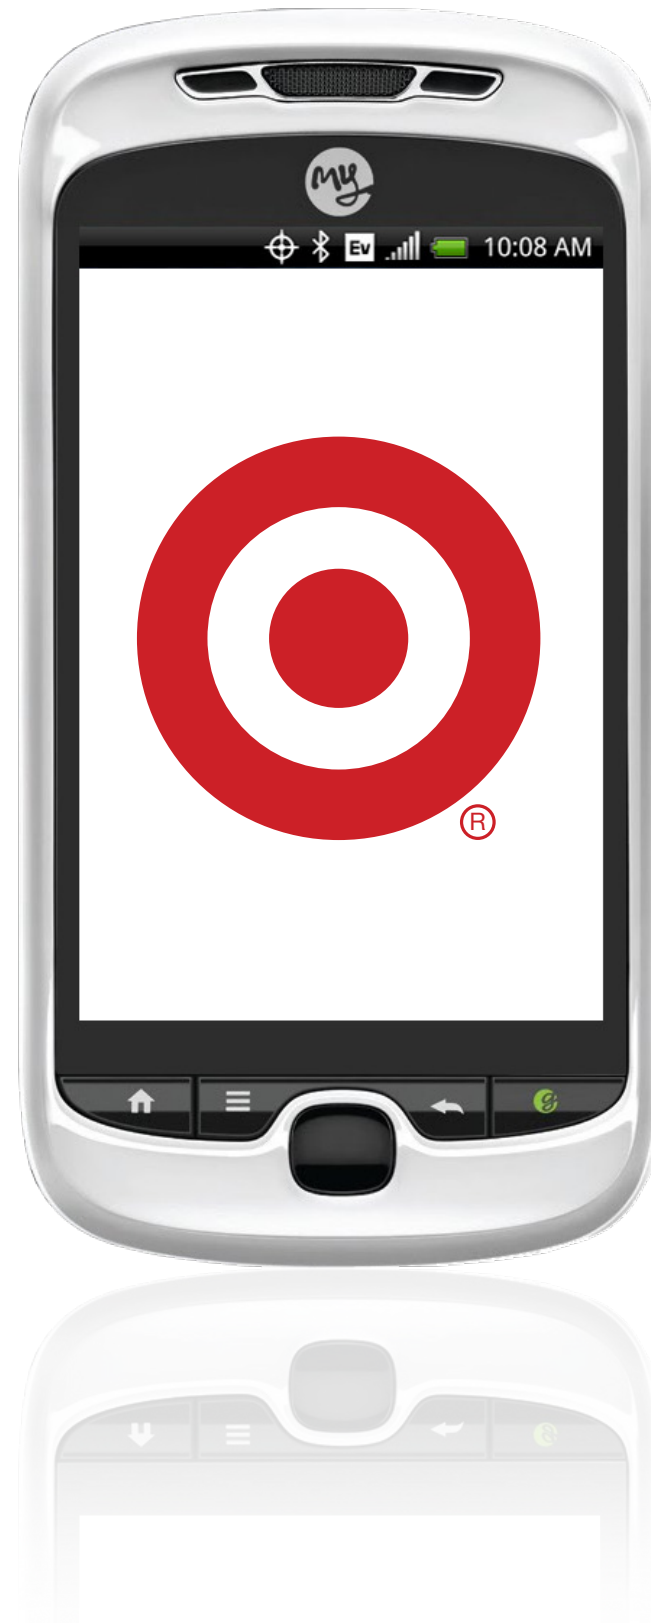

# TARGET MEVEREST ANDROID REDESIGN