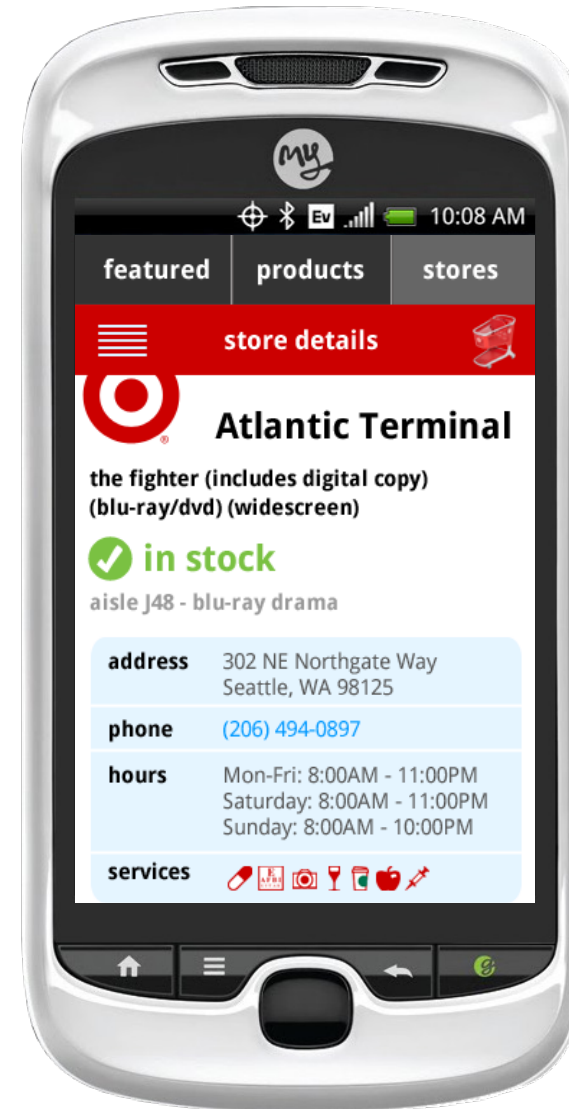

# TARGET MEVEREST ANDROID REDESIGN

FIAT

1. PRODUCT DETAILS

2. FIAT STORE LIST

3. FIAT STORE DETAILS

4. TEXT MESSAGE