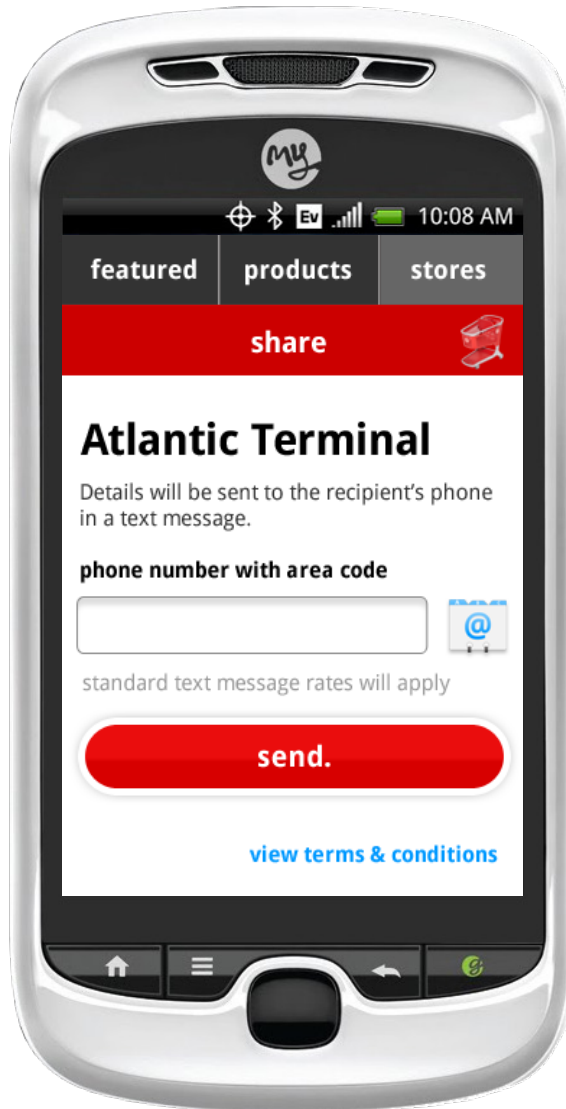

2. TEXT MESSAGE