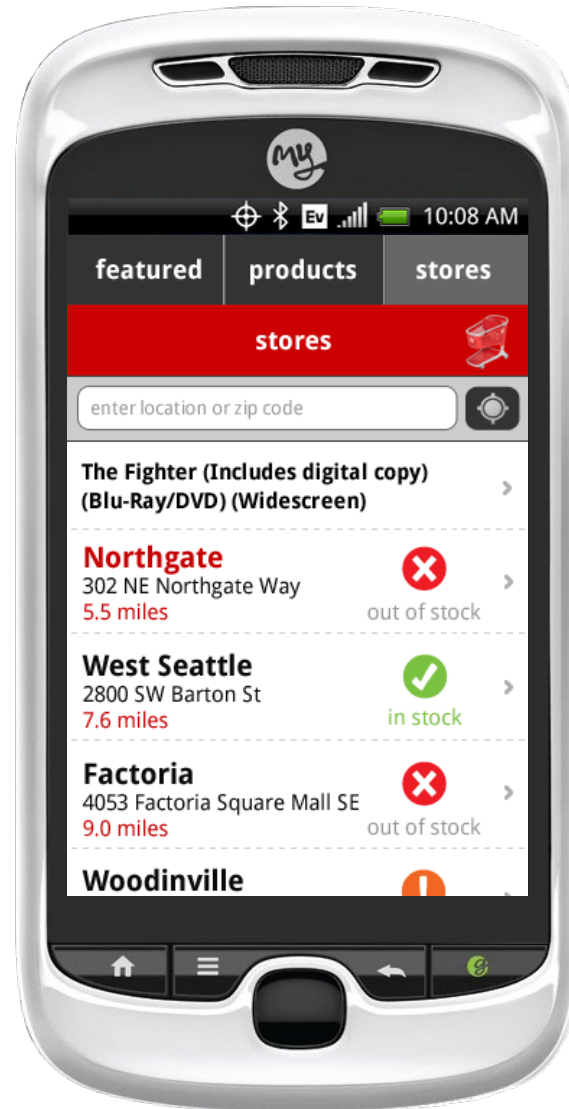

# TARGET MEVEREST ANDROID REDESIGN

FIAT

1. PRODUCT DETAILS

2. FIAT STORE LIST

3. FIAT STORE DETAILS

4. TEXT MESSAGE