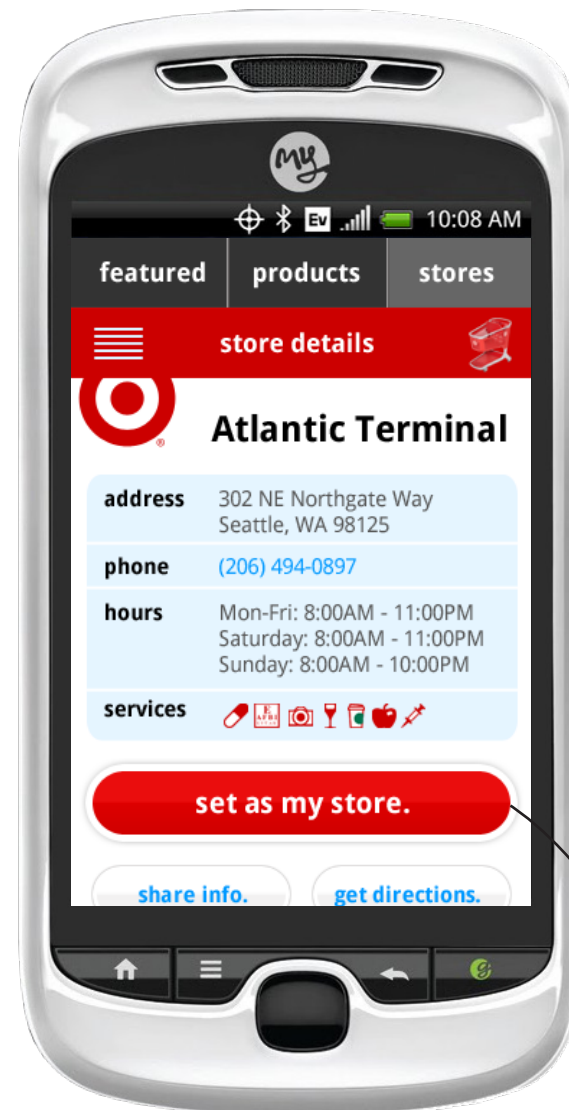

## STORES

1. STORES LANDING

2. STORE RESULTS LIST

3. STORE DETAILS

**clear my store.**

After the guest sets their store, the "set as my store" button will change to say "clear my store".

4. STORE DETAILS - EXPANDED VIEW