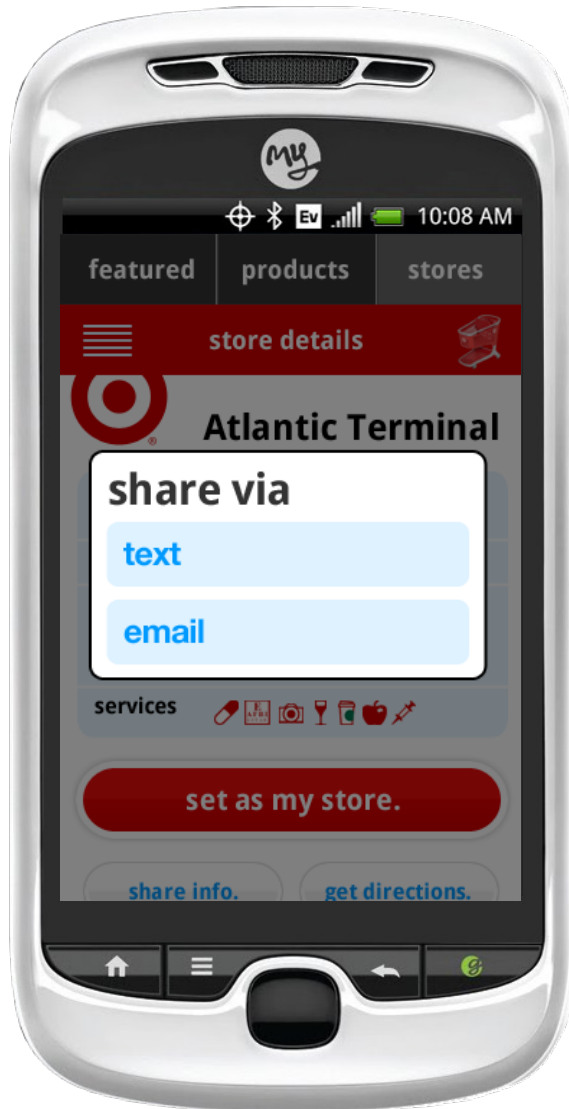

TARGET MEVEREST ANDROID REDESIGN

STORE SHARING

1. SHARING OPTIONS