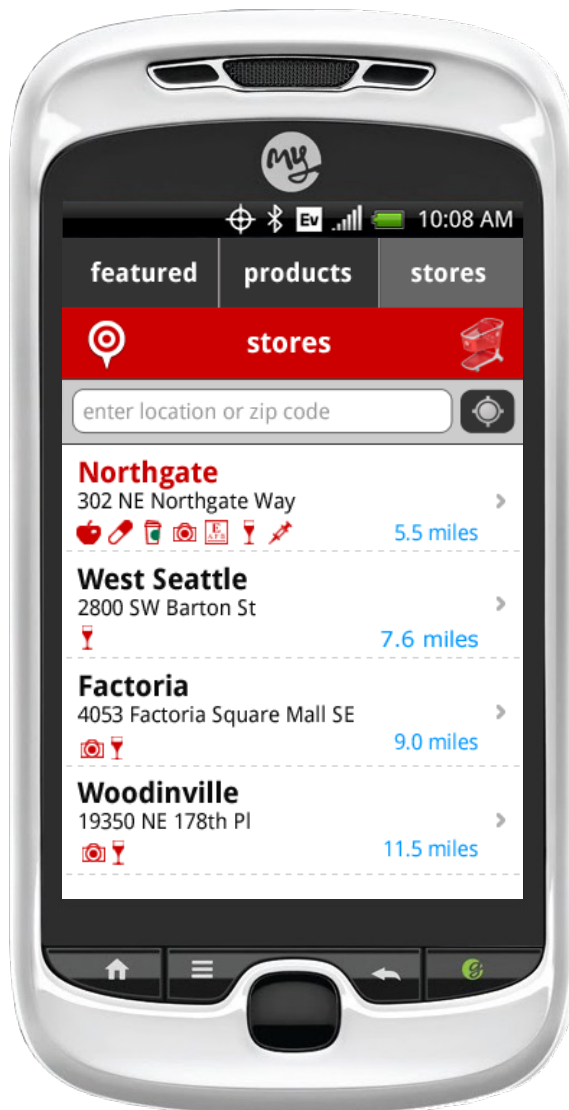

2. STORE RESULTS LIST