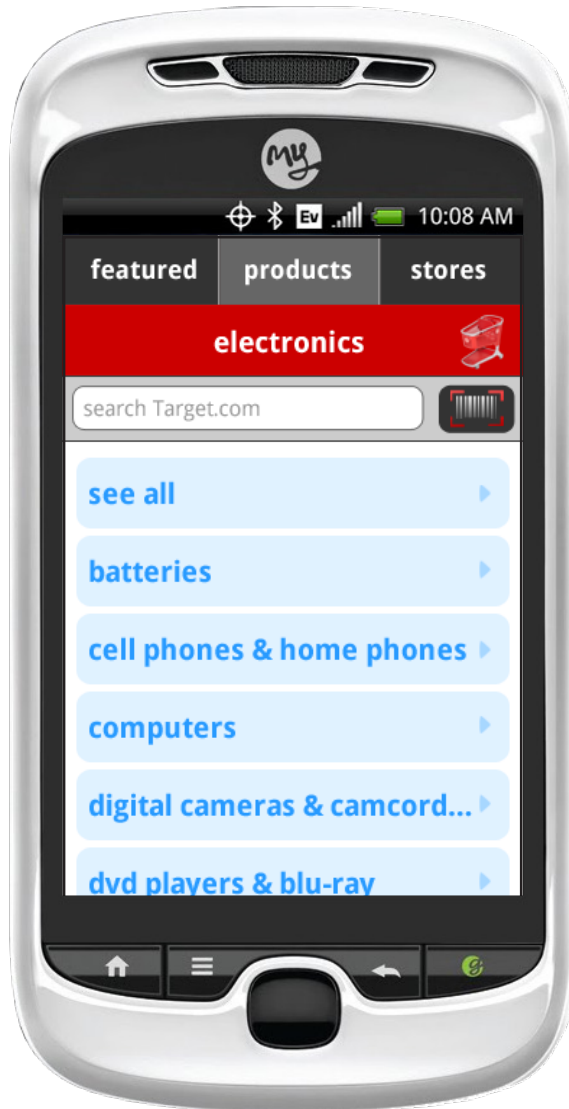

2. SUB CATEGORY